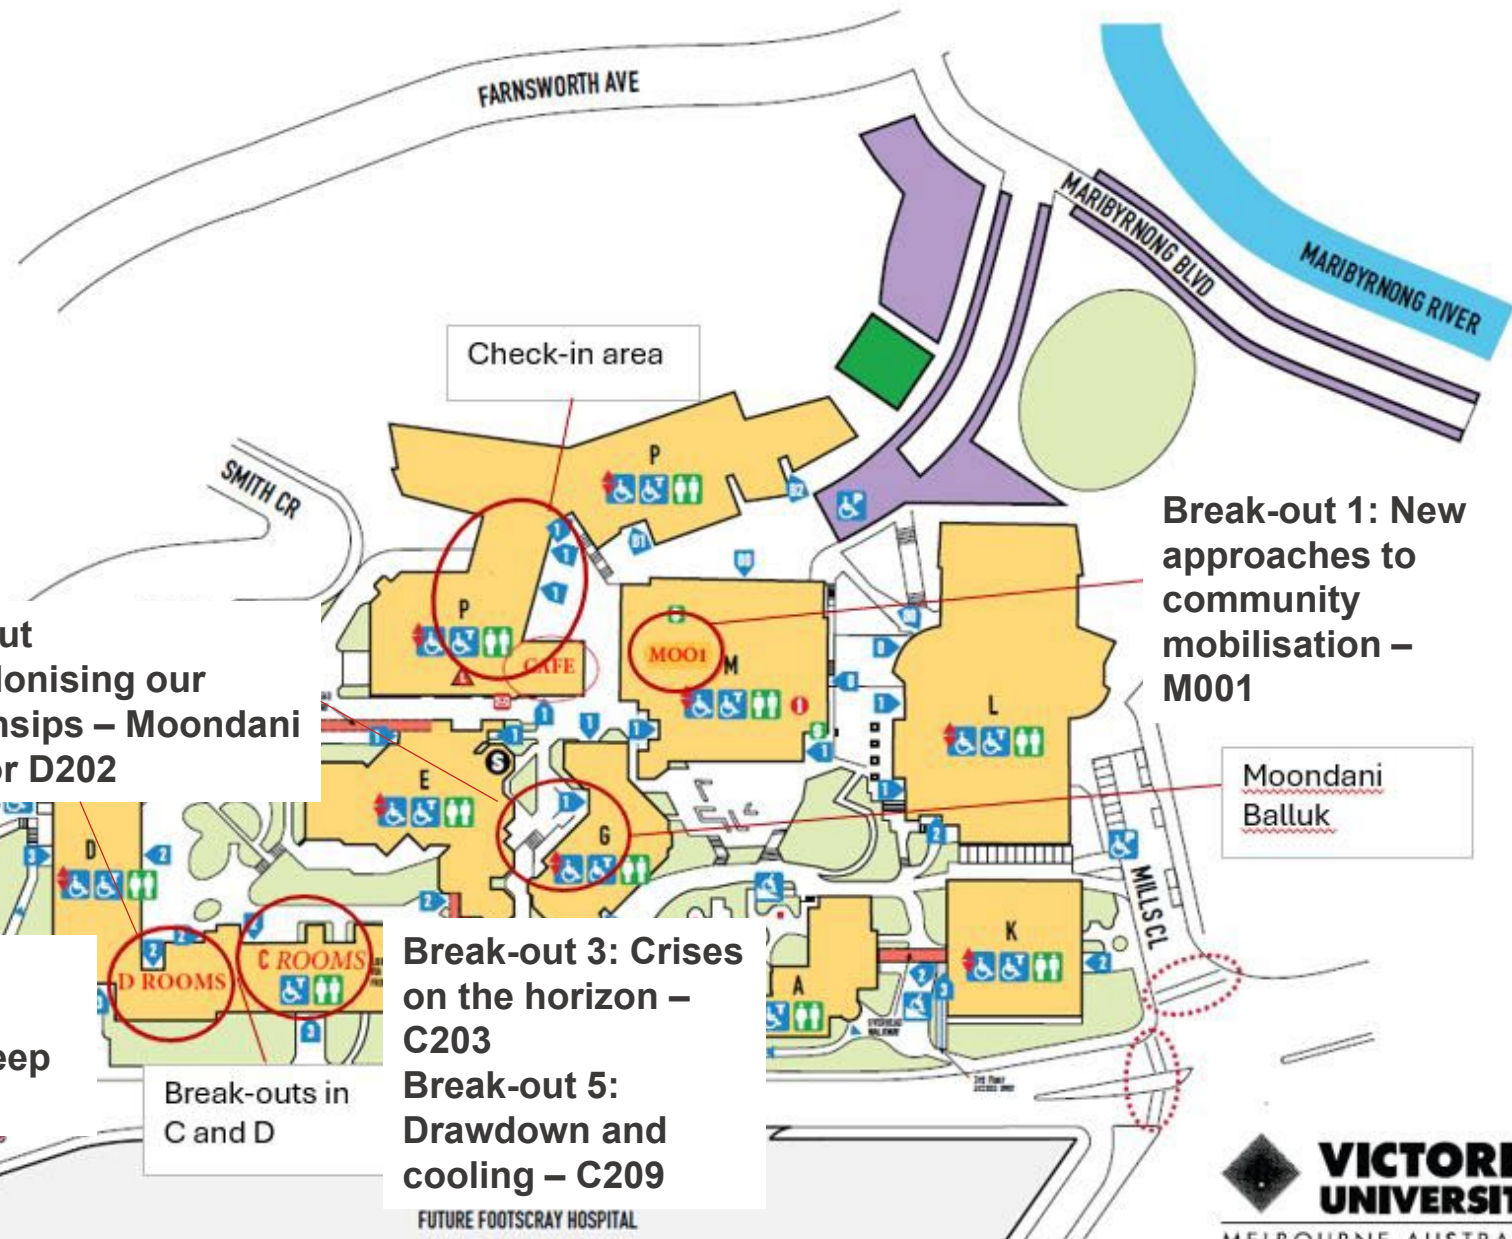

NURSERY

Moondani Balluk Garden

2.4 Layers of Place: VU on Country

GRASSLANDS

RESearch

EDUCATION

ENGAGEMENT

NURSERY

Not sure where to go?

Check the program:

FOOTSCRAY PARK CAMPUS ACCESS AND MOBILITY MAP

LEGEND

- Accessible Parking
- Accessible Toilet
- Accessible Lift
- Steep Gradient
- Toilets
- Public Telephone - SMS
- Bus Stop
- ATM
- Student Service Centre
- Car Parks
- University Buildings
- Overhead Walkways
- Tennis Courts
- Bar-B-Q
- Accessible Building Entry
- Library
- Traffic Sign
- Security